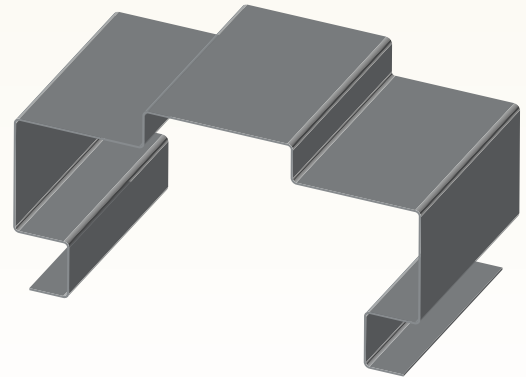

Negative Rebate

metal doorframes
to suit brick construction

The JDS Negative Rebate has clean square lines with the unique negative rebate creating a shadowline effect to suit today's contemporary home designs.

Technical Specifications

The Negative Rebate doorframe is made from a 1.1mm Zincanearl. Available in 92 B/O in a wide range of standard door heights and widths.