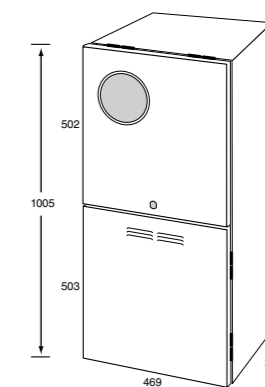

## technical specifications

All meter boxes are kept in stock and available for pick up the same day or delivery the next working day. The meter boxes are made from 1.0mm TCT Galva bond material. AL12 meter boxes are available upon request; please check with our sales staff for price and availability of this product.

Combination Gas/Electric Non-rebated

with lock and view panel (both doors)\*

with lock and view panel (one door)

Combination Gas/Electric Rebated

with lock and view panel (both doors)\*

with lock and view panel (one door)