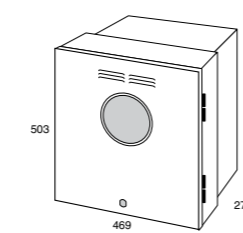

# meter boxes

Single Gas non-rebated

with lock and view panel

Single Gas Rebated

with lock and view panel

Single Electric non-rebated

with lock and view panel

Single Electric Rebated

with lock and view panel

Meter Boxes are available in both single and combination rebated or non rebated boxes. All meter boxes come with the option of adding a lock and view panel for extra security. The JDS meter boxes and locks all conform to Western Power specifications.

## technical specifications

All meter boxes are kept in stock and available for pick up the same day or delivery the next working day. The meter boxes are made from 1.0mm TCT Galva bond material. AL12 meter boxes are available upon request; please check with our sales staff for price and availability of this product.