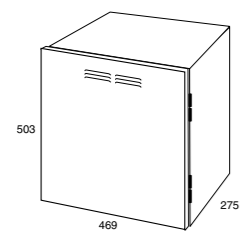

# meter boxes

Single Gas non-rebated

with lock and view panel

Single Gas Rebated

with lock and view panel

Single Electric non-rebated

with lock and view panel

Single Electric Rebated

with lock and view panel

Meter Boxes are available in both single and combination rebated or non rebated boxes. All meter boxes come with the option of adding a lock and view panel for extra security. The JDS meter boxes and locks all conform to Western Power specifications.

## technical specifications

All meter boxes are kept in stock and available for pick up the same day or delivery the next working day. The meter boxes are made from 1.0mm TCT Galva bond material. AL12 meter boxes are available upon request; please check with our sales staff for price and availability of this product.