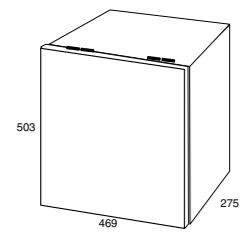

# meter boxes

Single Gas non-rebated

with lock and view panel

Single Gas Rebated

with lock and view panel

Single Electric non-rebated

with lock and view panel

Single Electric Rebated

with lock and view panel

Meter Boxes are available in both single and combination rebated or non rebated boxes. All meter boxes come with the option of adding a lock and view panel for extra security. The JDS meter boxes and locks all conform to Western Power specifications.

## technical specifications

All meter boxes are kept in stock and available for pick up the same day or delivery the next working day. The meter boxes are made from 1.0mm TCT Galva bond material. AL12 meter boxes are available upon request; please check with our sales staff for price and availability of this product.