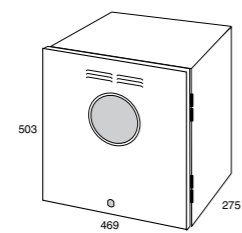

# meter boxes

Single Gas non-rebated

with lock and view panel

Single Gas Rebated

with lock and view panel

Single Electric non-rebated

with lock and view panel

Single Electric Rebated

with lock and view panel

Meter Boxes are available in both single and combination rebated or non rebated boxes. All meter boxes come with the option of adding a lock and view panel for extra security. The JDS meter boxes and locks all conform to Western Power specifications.

## technical specifications

All meter boxes are kept in stock and available for pick up the same day or delivery the next working day. The meter boxes are made from 1.0mm TCT Galva bond material. AL12 meter boxes are available upon request; please check with our sales staff for price and availability of this product.