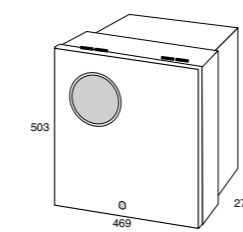

# meter boxes

Single Gas non-rebated

with lock and view panel

Single Gas Rebated

with lock and view panel

Single Electric non-rebated

with lock and view panel

Single Electric Rebated

with lock and view panel

Meter Boxes are available in both single and combination rebated or non rebated boxes. All meter boxes come with the option of adding a lock and view panel for extra security. The JDS meter boxes and locks all conform to Western Power specifications.

## technical specifications

All meter boxes are kept in stock and available for pick up the same day or delivery the next working day. The meter boxes are made from 1.0mm TCT Galva bond material. AL12 meter boxes are available upon request; please check with our sales staff for price and availability of this product.