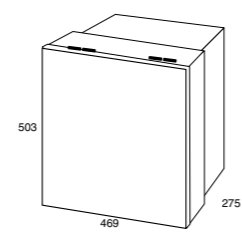

# meter boxes

Single Gas non-rebated

with lock and view panel

Single Gas Rebated

with lock and view panel

Single Electric non-rebated

with lock and view panel

Single Electric Rebated

with lock and view panel

Meter Boxes are available in both single and combination rebated or non rebated boxes. All meter boxes come with the option of adding a lock and view panel for extra security. The JDS meter boxes and locks all conform to Western Power specifications.

## technical specifications

All meter boxes are kept in stock and available for pick up the same day or delivery the next working day. The meter boxes are made from 1.0mm TCT Galva bond material. AL12 meter boxes are available upon request; please check with our sales staff for price and availability of this product.