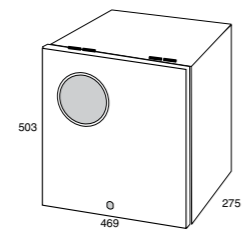

# meter boxes

Single Gas non-rebated

with lock and view panel

Single Gas Rebated

with lock and view panel

Single Electric non-rebated

with lock and view panel

Single Electric Rebated

with lock and view panel

Meter Boxes are available in both single and combination rebated or non rebated boxes. All meter boxes come with the option of adding a lock and view panel for extra security. The JDS meter boxes and locks all conform to Western Power specifications.

## technical specifications

All meter boxes are kept in stock and available for pick up the same day or delivery the next working day. The meter boxes are made from 1.0mm TCT Galva bond material. AL12 meter boxes are available upon request; please check with our sales staff for price and availability of this product.