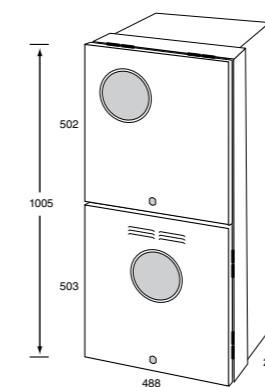

## technical specifications

All meter boxes are kept in stock and available for pick up the same day or delivery the next working day. The meter boxes are made from 1.0mm TCT Galva bond material. AL12 meter boxes are available upon request; please check with our sales staff for price and availability of this product.

Combination Gas/Electric Non-rebated

with lock and view panel (both doors)\*

with lock and view panel (one door)

Combination Gas/Electric Rebated

with lock and view panel (both doors)\*

with lock and view panel (one door)