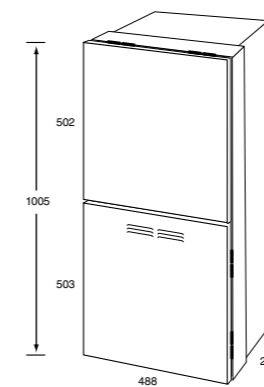

## technical specifications

All meter boxes are kept in stock and available for pick up the same day or delivery the next working day. The meter boxes are made from 1.0mm TCT Galva bond material. AL12 meter boxes are available upon request; please check with our sales staff for price and availability of this product.

Combination Gas/Electric Non-rebated

with lock and view panel (both doors)\*

with lock and view panel (one door)

Combination Gas/Electric Rebated

with lock and view panel (both doors)\*

with lock and view panel (one door)