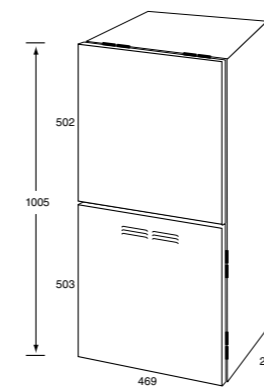

# meter boxes

Single Gas non-rebated

with lock and view panel

Single Gas Rebated

with lock and view panel

Single Electric non-rebated

with lock and view panel

Single Electric Rebated

with lock and view panel

Meter Boxes are available in both single and combination rebated or non rebated boxes. All meter boxes come with the option of adding a lock and view panel for extra security. The JDS meter boxes and locks all conform to Western Power specifications.

## technical specifications

All meter boxes are kept in stock and available for pick up the same day or delivery the next working day. The meter boxes are made from 1.0mm TCT Galva bond material. AL12 meter boxes are available upon request; please check with our sales staff for price and availability of this product.