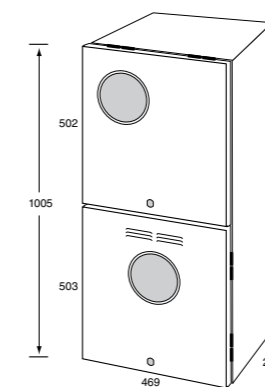

with lock and view panel

Meter Boxes are available in both single and combination rebated or non rebated boxes. All meter boxes come with the option of adding a lock and view panel for extra security. The JDS meter boxes and locks all conform to Western Power specifications.

## technical specifications

All meter boxes are kept in stock and available for pick up the same day or delivery the next working day. The meter boxes are made from 1.0mm TCT Galva bond material. AL12 meter boxes are available upon request; please check with our sales staff for price and availability of this product.

Combination Gas/Electric Non-rebated

with lock and view panel (both doors)\*

with lock and view panel (one door)

Combination Gas/Electric Rebated

with lock and view panel (both doors)\*

with lock and view panel (one door)