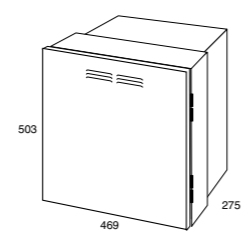

# meter boxes

Single Gas non-rebated

with lock and view panel

Single Gas Rebated

with lock and view panel

Single Electric non-rebated

with lock and view panel

Single Electric Rebated

with lock and view panel

Meter Boxes are available in both single and combination rebated or non rebated boxes. All meter boxes come with the option of adding a lock and view panel for extra security. The JDS meter boxes and locks all conform to Western Power specifications.

## technical specifications

All meter boxes are kept in stock and available for pick up the same day or delivery the next working day. The meter boxes are made from 1.0mm TCT Galva bond material. AL12 meter boxes are available upon request; please check with our sales staff for price and availability of this product.